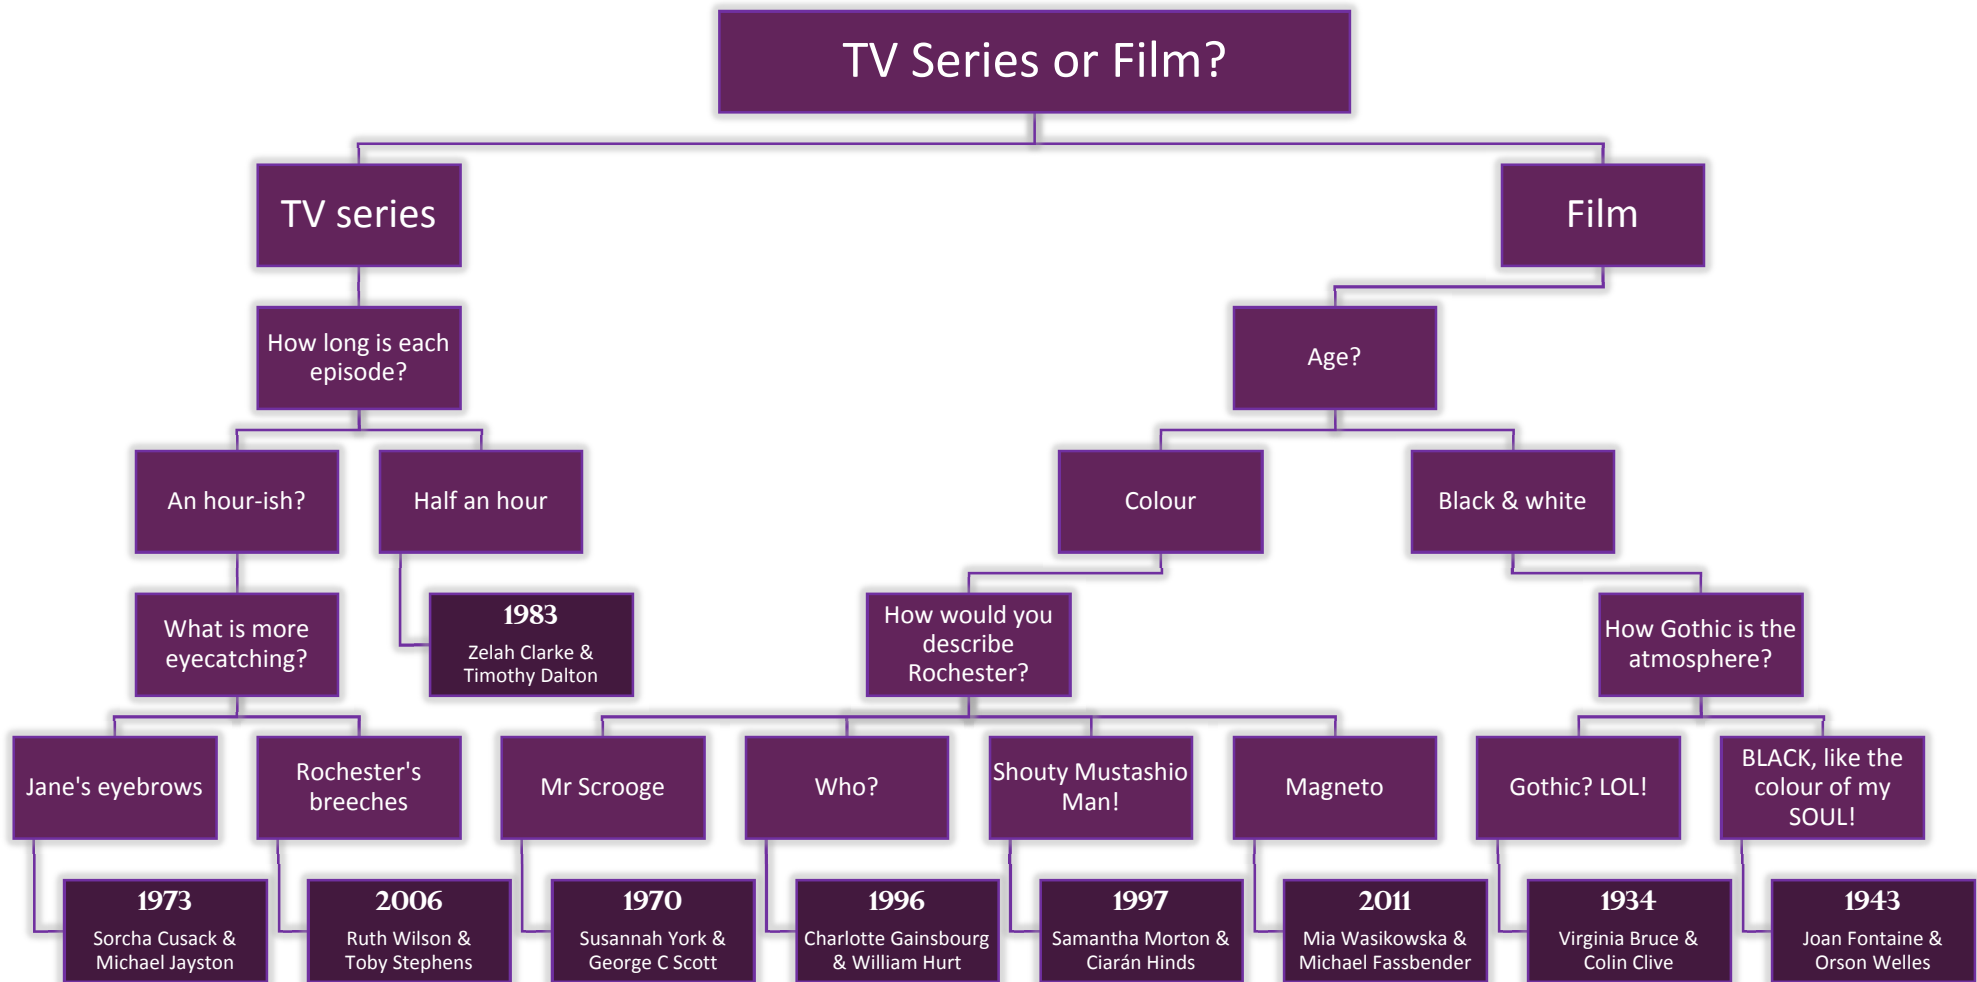

THE QUICK & EASY
 “WHICH *JANE EYRE* ADAPTION AM I WATCHING?”
 FLOWCHART

(This is only using the most popular - easily obtainable - adaptations. There have been others, including a few silent films.)